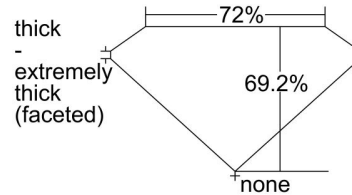

GIA NATURAL DIAMOND GRADING REPORT

August 20, 2021  
 GIA Report Number ..... 1398921185  
 Shape and Cutting Style ..... Cushion Modified Brilliant  
 Measurements ..... 6.64 x 6.39 x 4.42 mm

GRADING RESULTS

Carat Weight ..... 1.50 carat  
 Color Grade ..... H  
 Clarity Grade ..... VS2

ADDITIONAL GRADING INFORMATION

Polish ..... Very Good  
 Symmetry ..... Good  
 Fluorescence ..... None  
 Inscription(s): GIA 1398921185

**Comments:** Additional clouds are not shown. Surface graining is not shown.

PROPORTIONS

Profile not to actual proportions

CLARITY CHARACTERISTICS

KEY TO SYMBOLS\*

-  Feather
-  Natural
-  Indented Natural
-  Extra Facet
-  Cloud
-  Needle

\* Red symbols denote internal characteristics (inclusions). Green or black symbols denote external characteristics (blemishes). Diagram is an approximate representation of the diamond, and symbols shown indicate type, position, and approximate size of clarity characteristics. All clarity characteristics may not be shown. Details of finish are not shown.